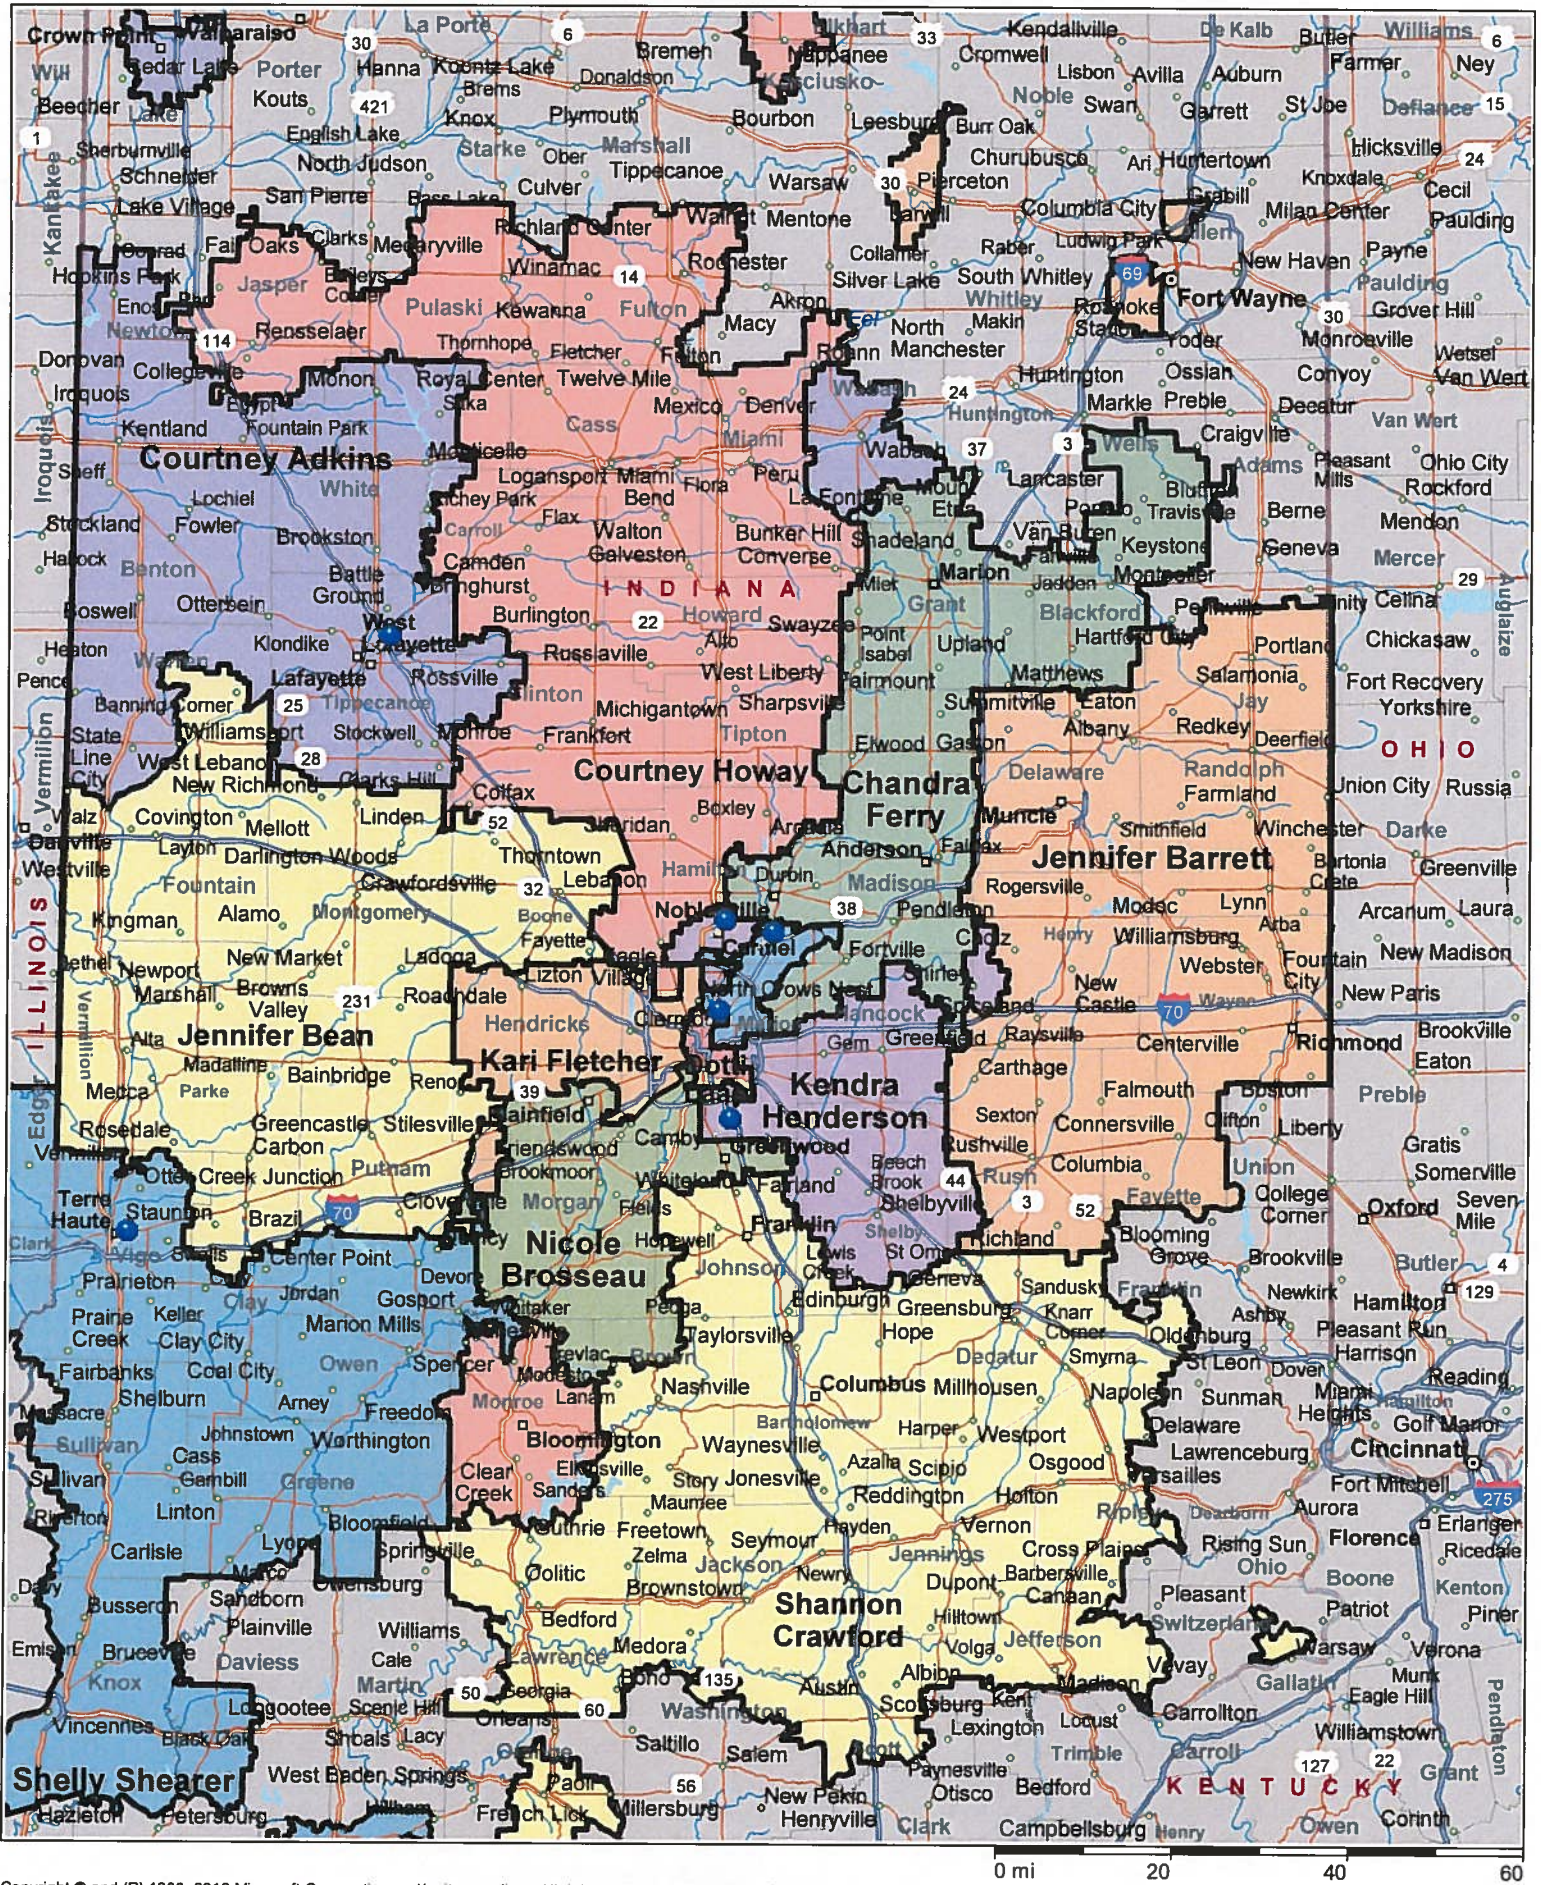

# Indiana Blood Center FR Territories and Donor Center Locations

Copyright © and (P) 1988–2012 Microsoft Corporation and/or its suppliers. All rights reserved. <http://www.microsoft.com/mappoint/>  
 Certain mapping and direction data © 2012 NAVTEQ. All rights reserved. The Data for areas of Canada includes information taken with permission from Canadian authorities, including: © Her Majesty the Queen in Right of Canada, © Queen's Printer for Ontario. NAVTEQ and NAVTEQ ON BOARD are trademarks of NAVTEQ. © 2012 Tele Atlas North America, Inc. All rights reserved. Tele Atlas and Tele Atlas North America are trademarks of Tele Atlas, Inc. © 2012 by Applied Geographic Solutions. All rights reserved. Portions © Copyright 2012 by Woodall Publications Corp. All rights reserved.